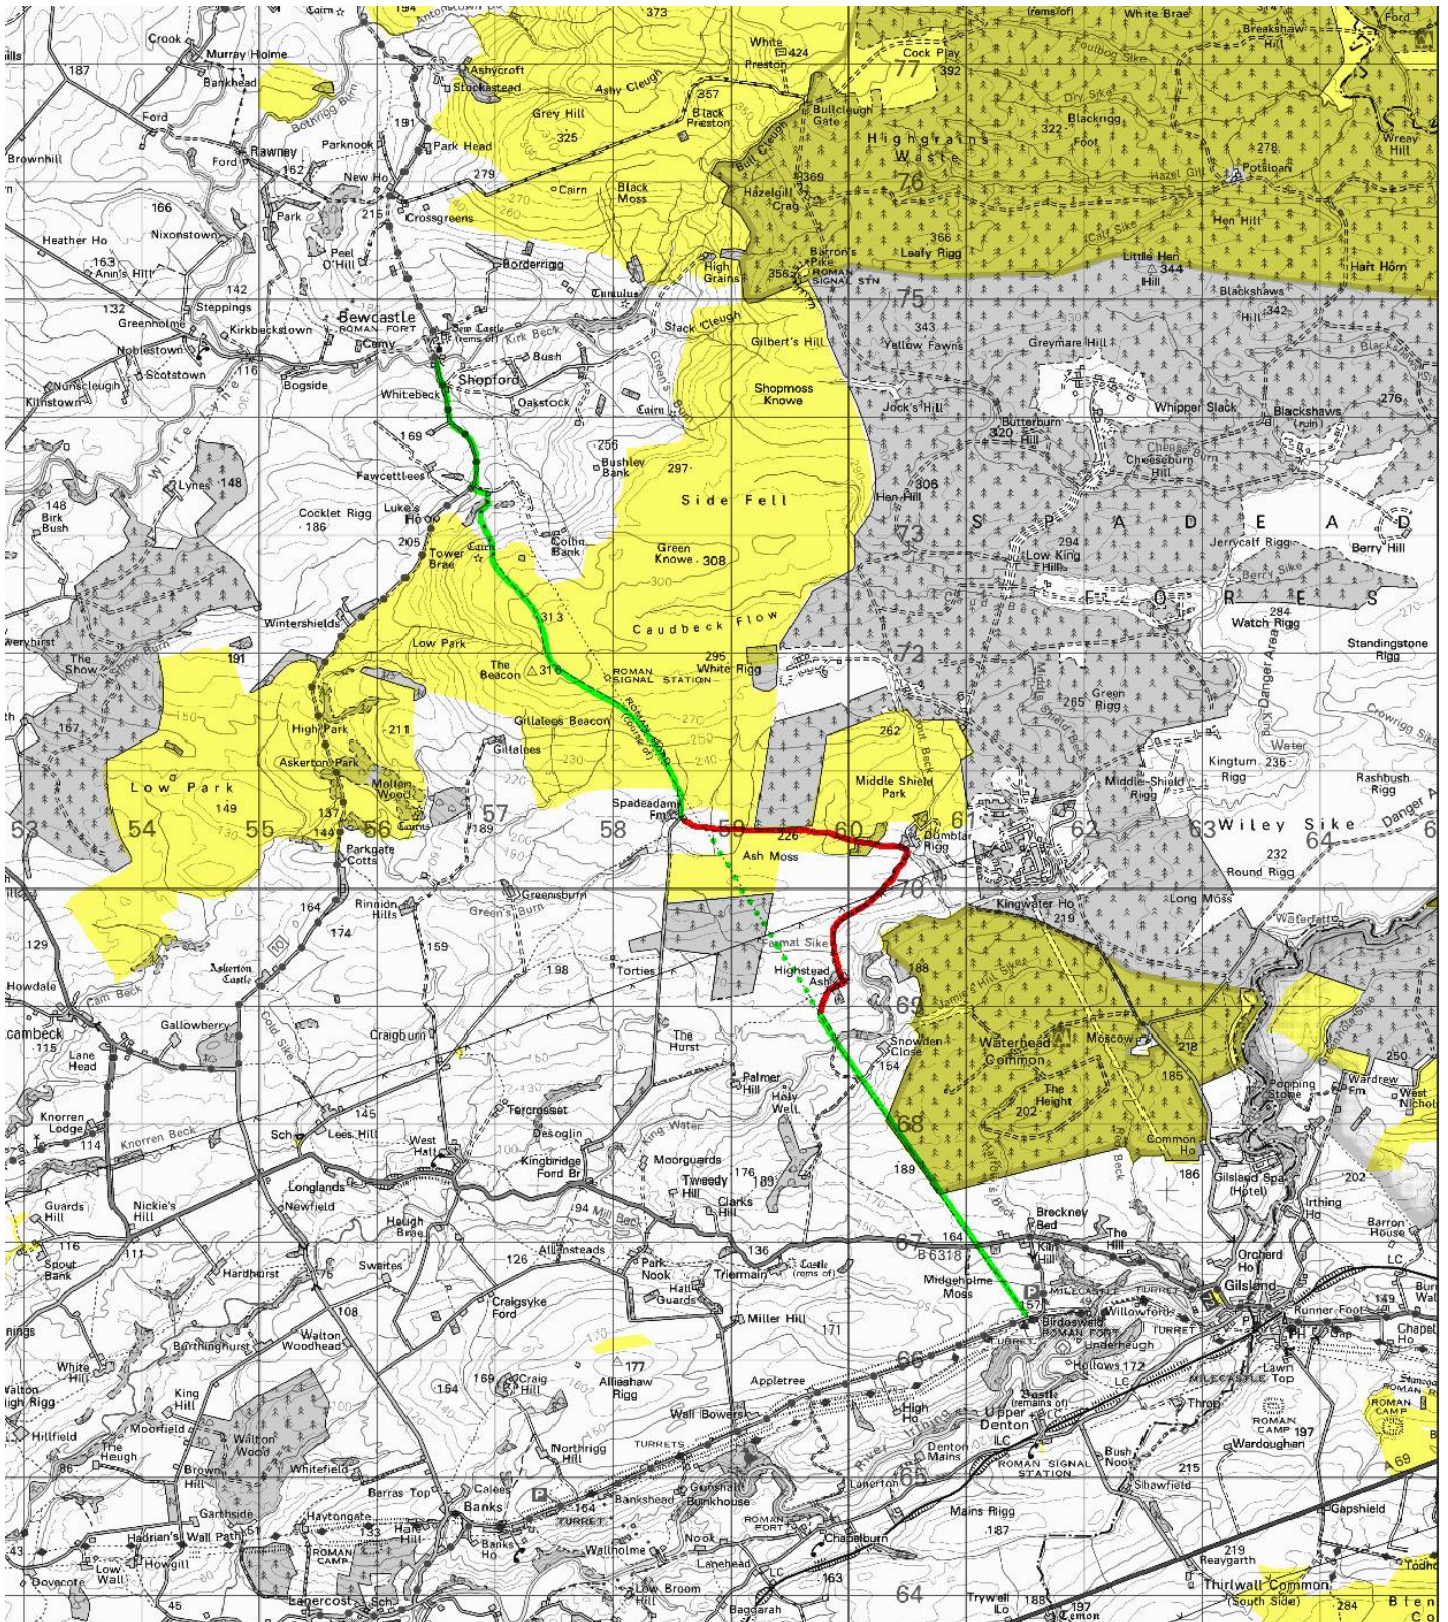

The Maiden Way: Birdoswald to Bewcastle

Yellow show the areas of 'right to roam.'

Continuous green shows existing bridledways where they align with the approximate Maiden Way.

Dotted green shows the route of the Maiden Way where no right of access exists.

Continuous red is a diversion using bridledways.