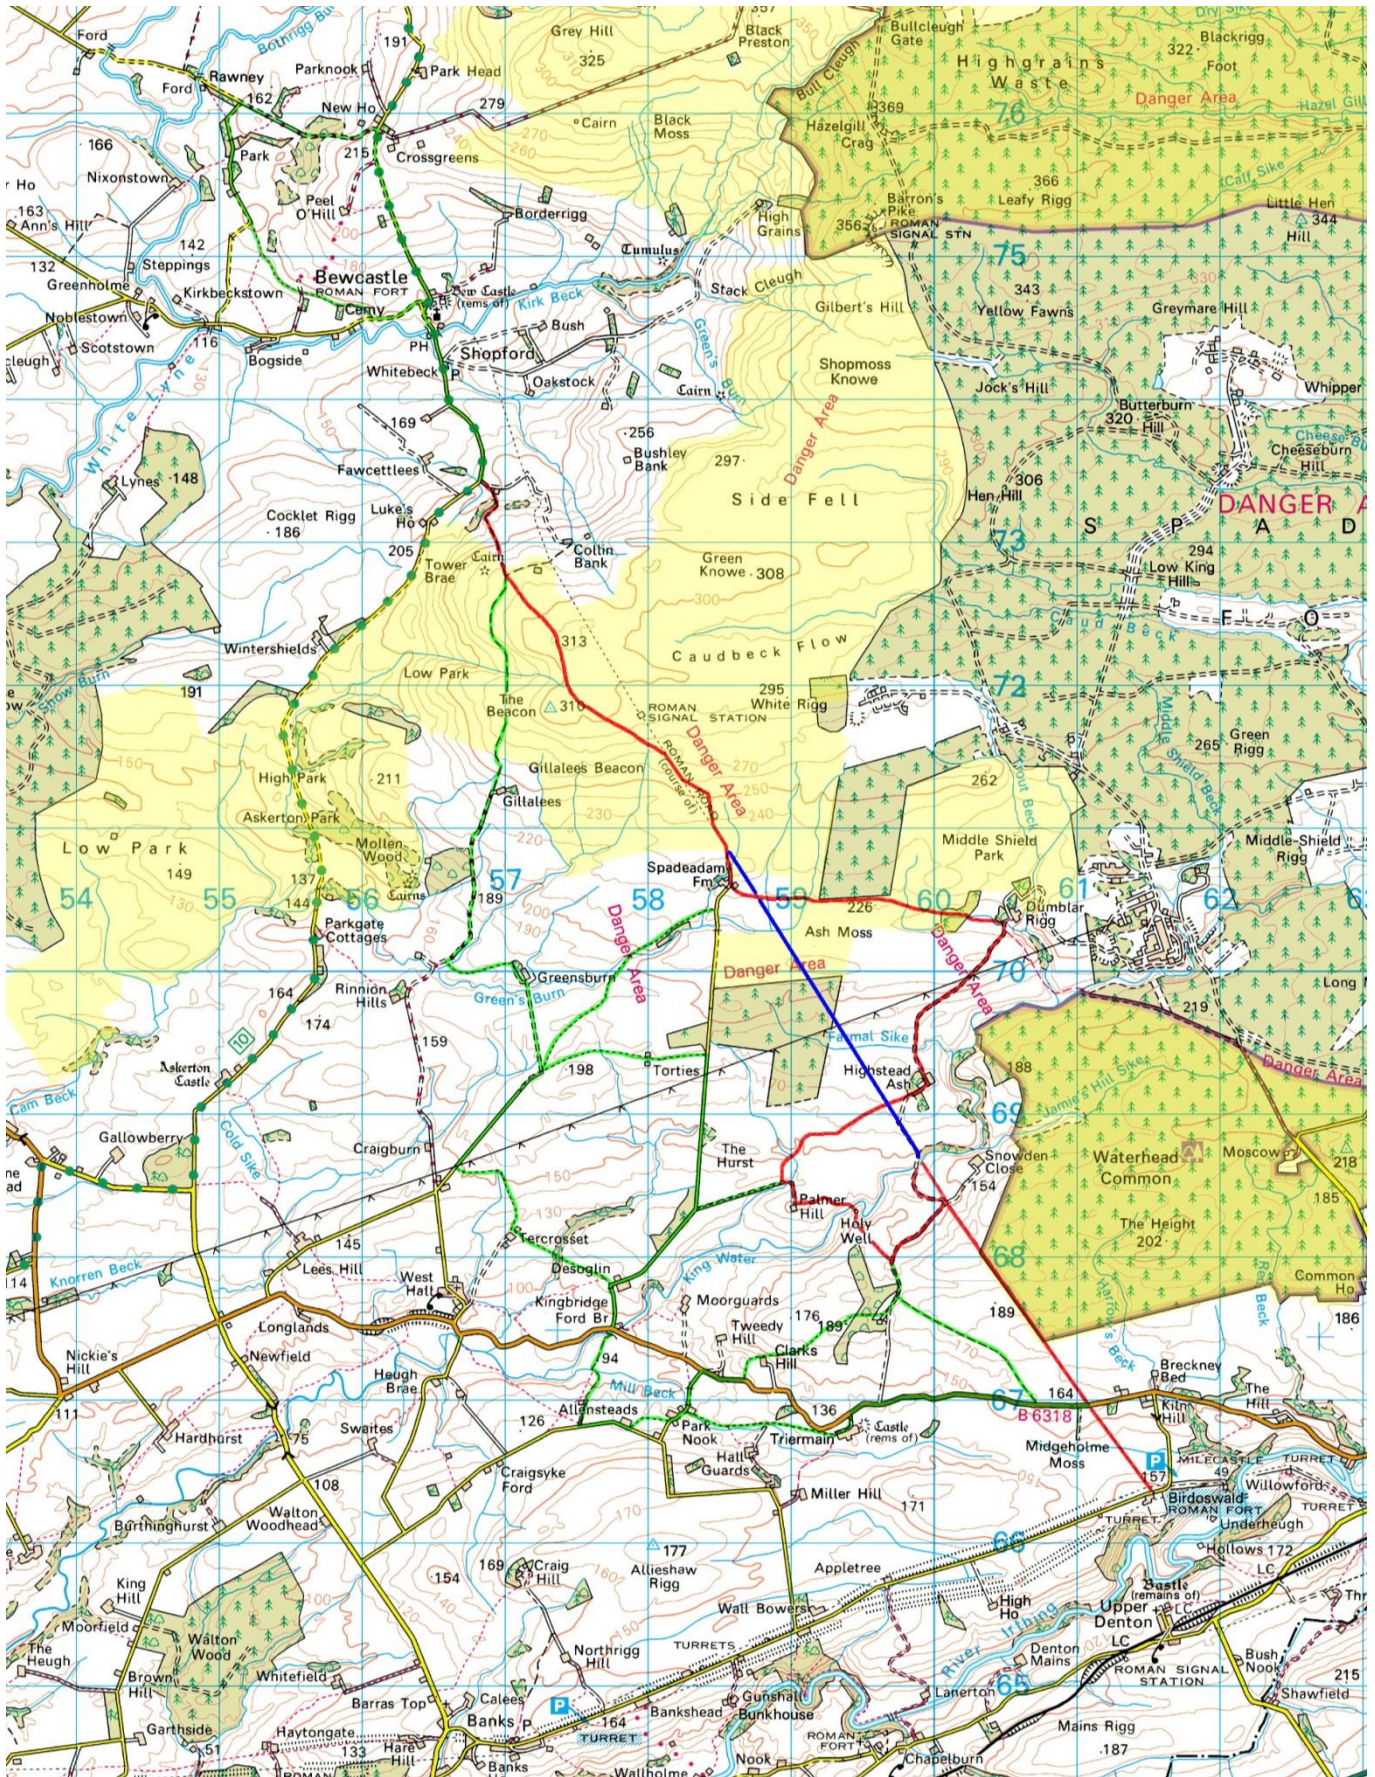

Maiden Way Project - Birdoswald to Bewcastle

- Red line** Maiden Way - Bridal Way
- Green line** Alternative routes on paths and road
- Blue line** Permission sought to straighten Maiden Way